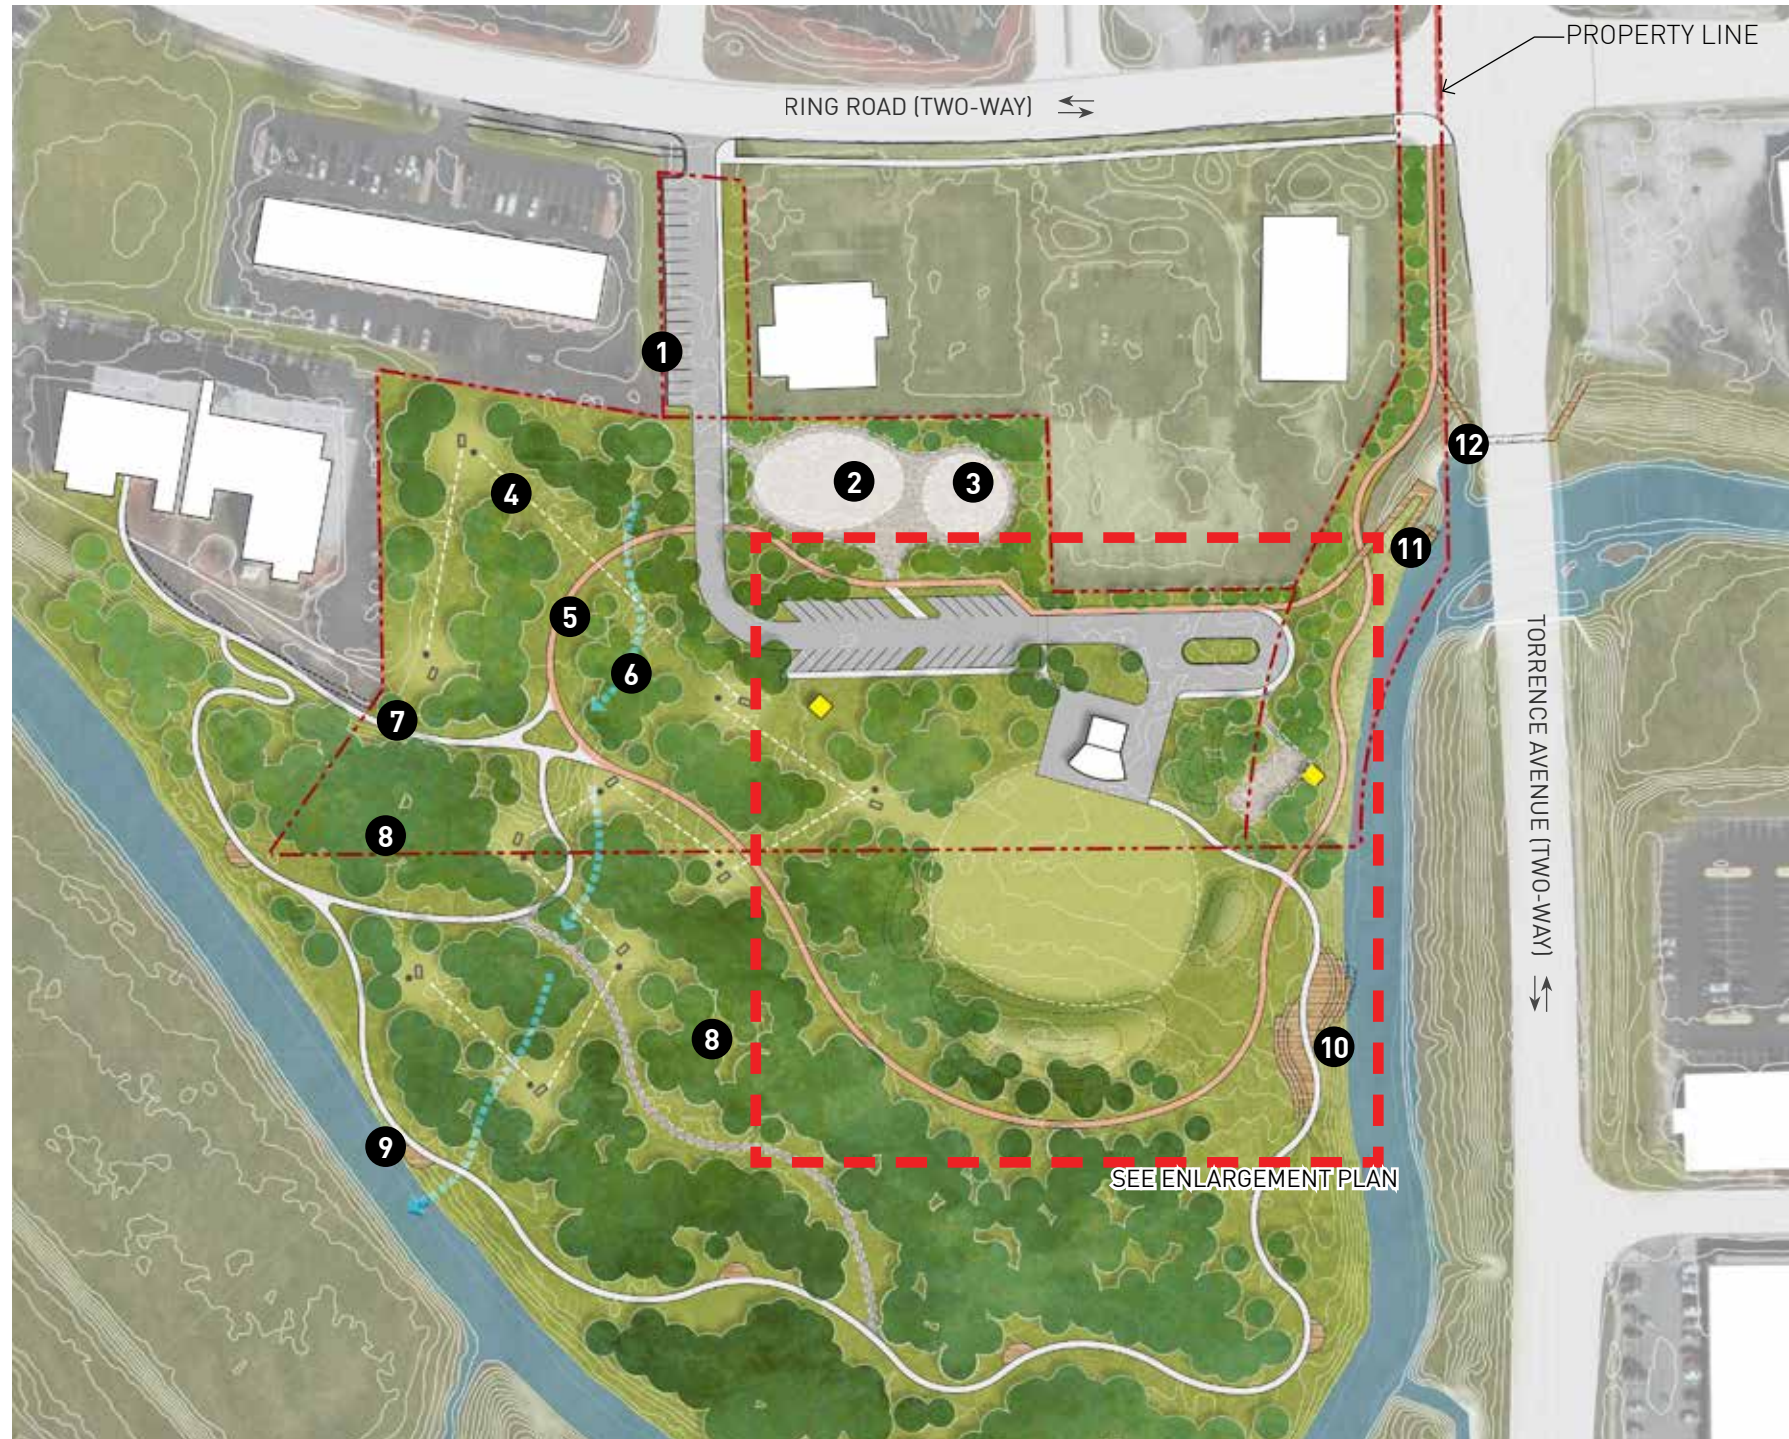

888 south michigan avenue
suite 1000 chicago, illinois 60605
tel 312.427.7240 fax 312.427.7241
www.site-design.com

CALUMET CITY PARK, CALUMET CITY, ILLINOIS

Design Update, Project Number: 8625

April 21, 2020

CALUMET CITY PARK, CHICAGO, ILLINOIS

Design Update, Project Number: 8625
 April 21, 2020

LEGEND:

- 1 EXISTING PARKING
- 2 DOG PARK (BIG DOG AREA)
- 3 DOG PARK (SMALL DOG AREA)
- 4 FRISBEE GOLF AREA
- 5 MAIN MULTI-USE PATH
- 6 GREEN INFRASTRUCTURE
- 7 SECONDARY MULTI-USE PATH
- 8 FUTURE PROGRAM AREA (TBD)
- 9 OVERLOOK
- 10 WATERFRONT PLATFORM
- 11 CANOE/KAYAK LAUNCH
- 12 PROPOSED UNDER BRIDGE CONNECTION

CALUMET CITY PARK, CHICAGO, ILLINOIS

Design Update, Project Number: 8625
 April 21, 2020

LEGEND:

- A** DROP-OFF AREA
- B** RESTROOM
- C** BAND SHELTER
- D** AMPHITHEATER
- E** PICNIC SHELTER
- F** BOCCE BALL