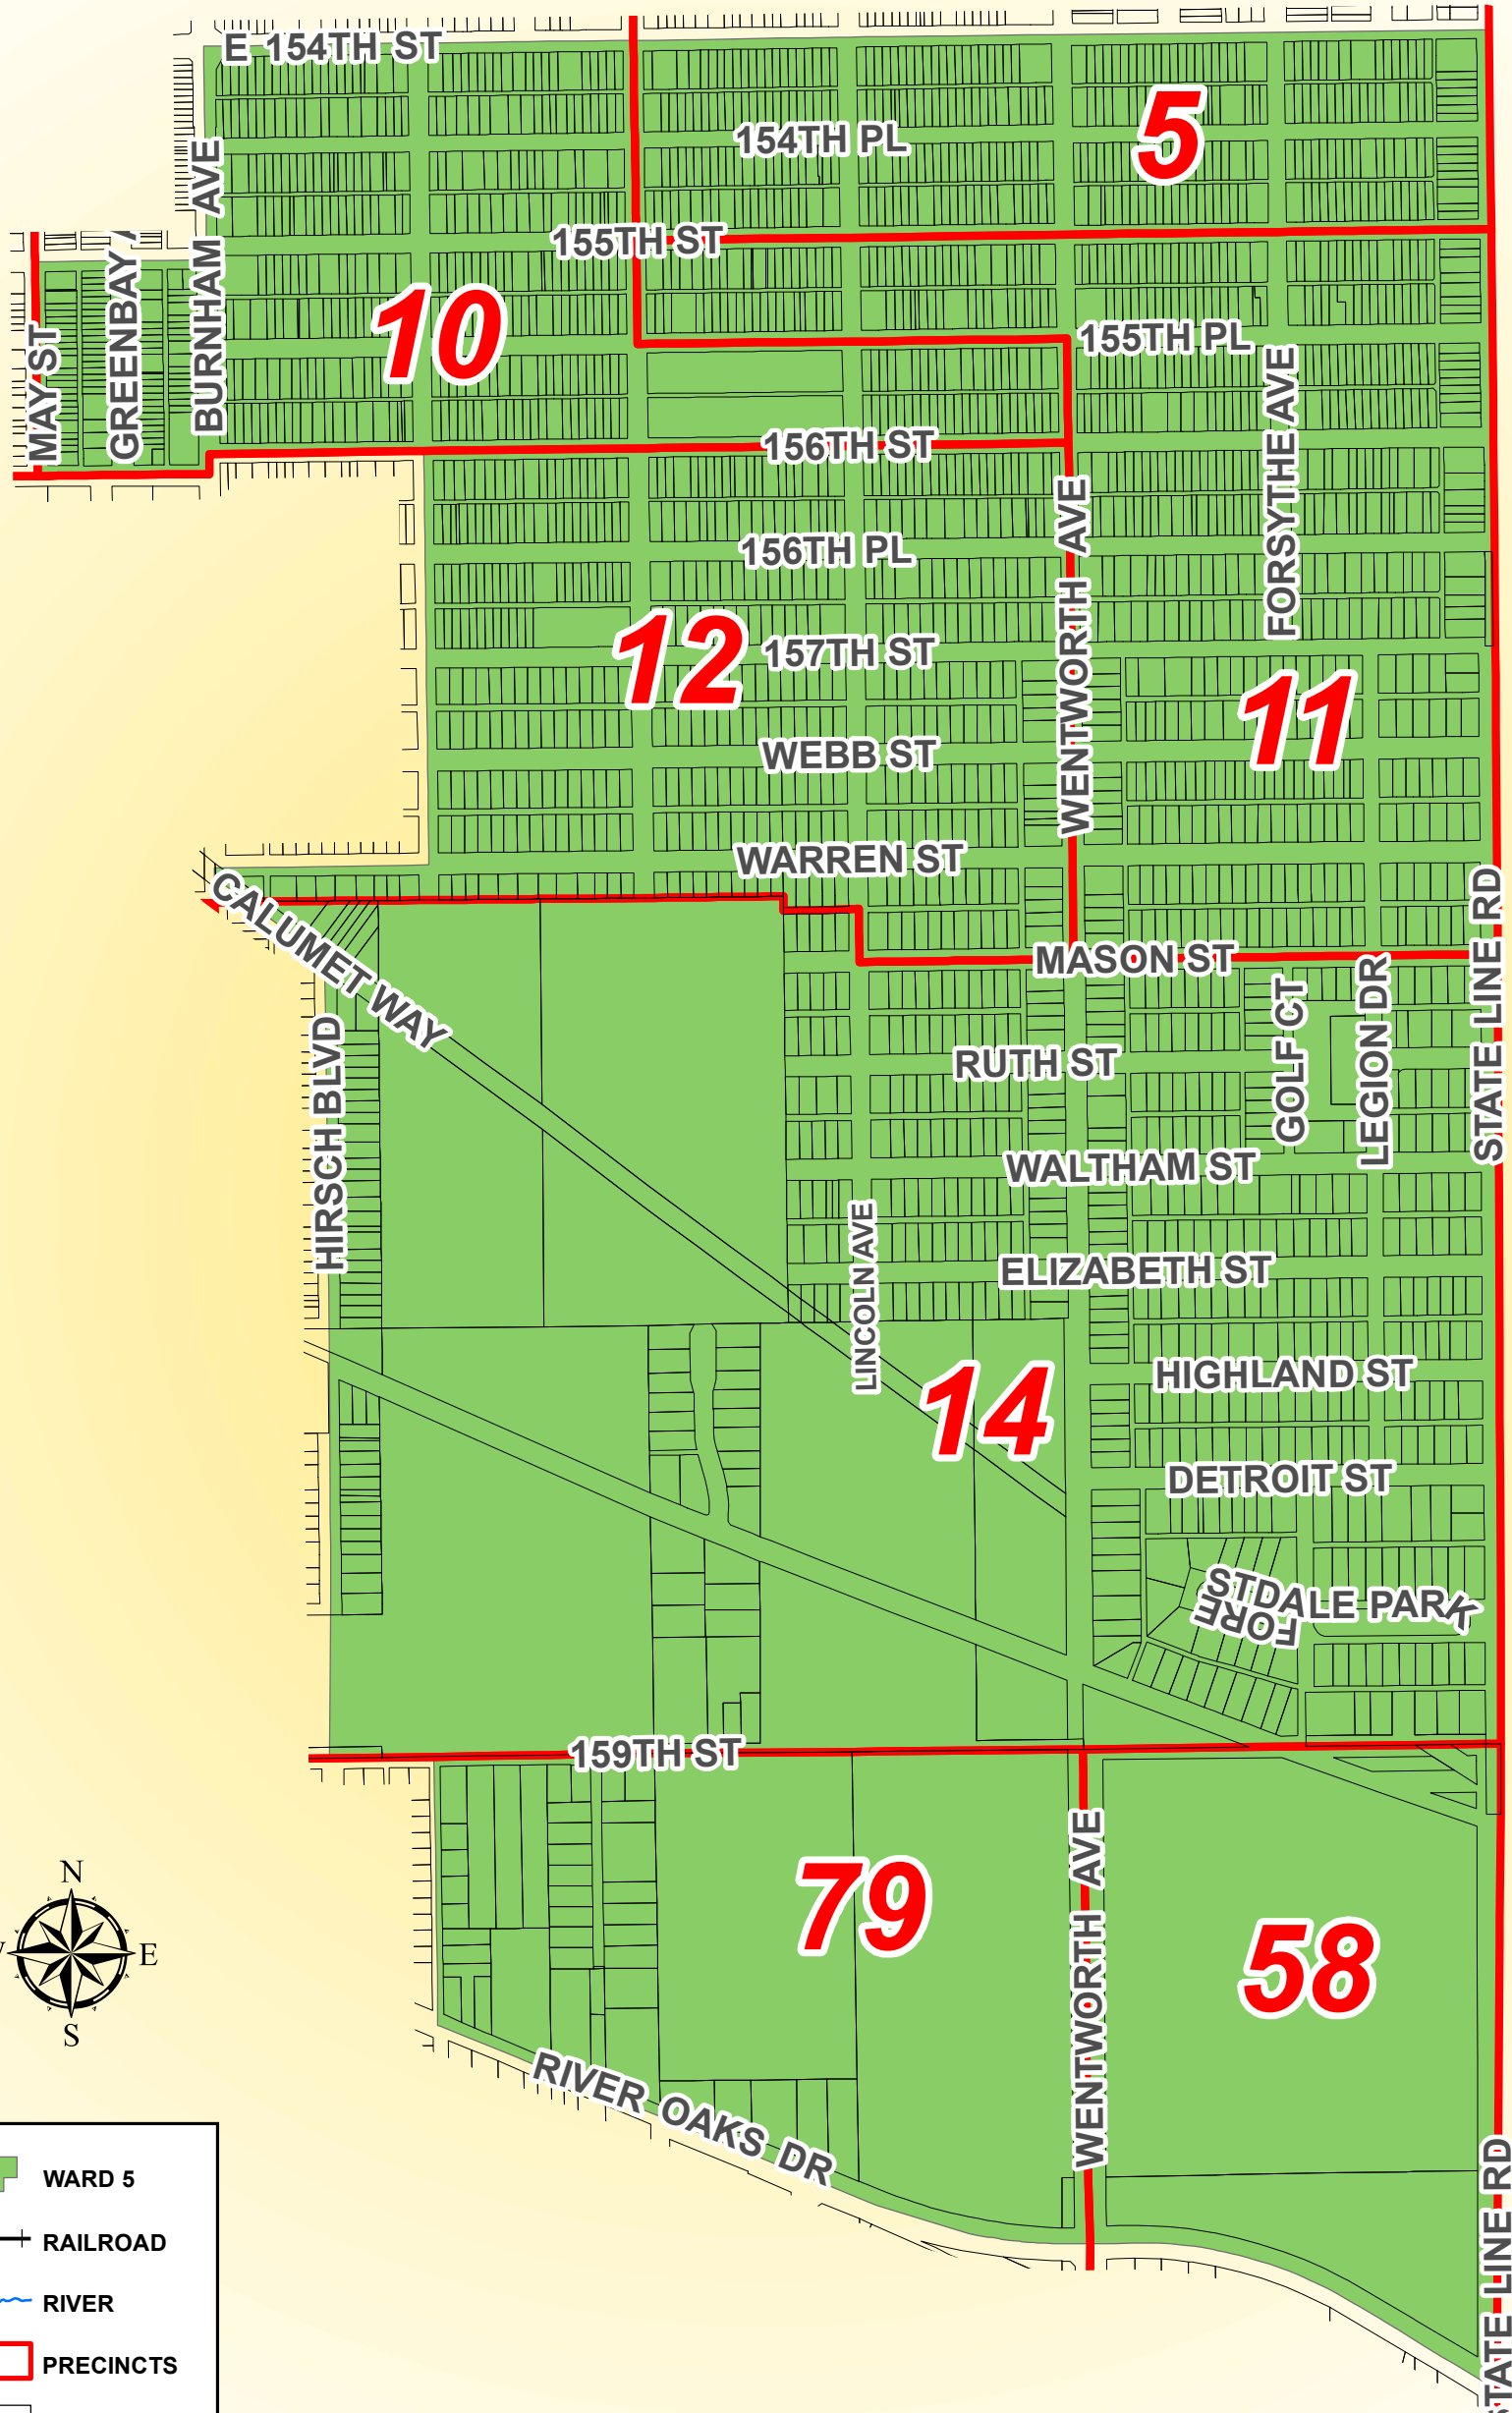

CITY OF CALUMET CITY

WARD 5 WITH THORNTON TOWNSHIP PRECINCTS

	WARD 5
	RAILROAD
	RIVER
	PRECINCTS
	PARCELS